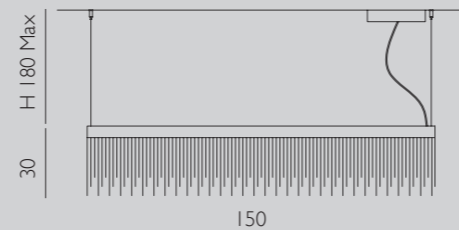

SUSPENSION COMPO 100

Lamp / 67W LED 3000°K
6.625 LM

SUSPENSION COMPO 150

Lamp / 137W LED 3000°K
13.545 LM

SUSPENSION LIN 150

Lamp / 15,6W LED 3000°K
1544 LM

SUSPENSION LIN 100

Lamp / 23W LED 3000°K
2277 LM