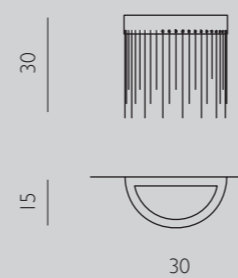

Lamp / 7W LED 3000°K
695 LM