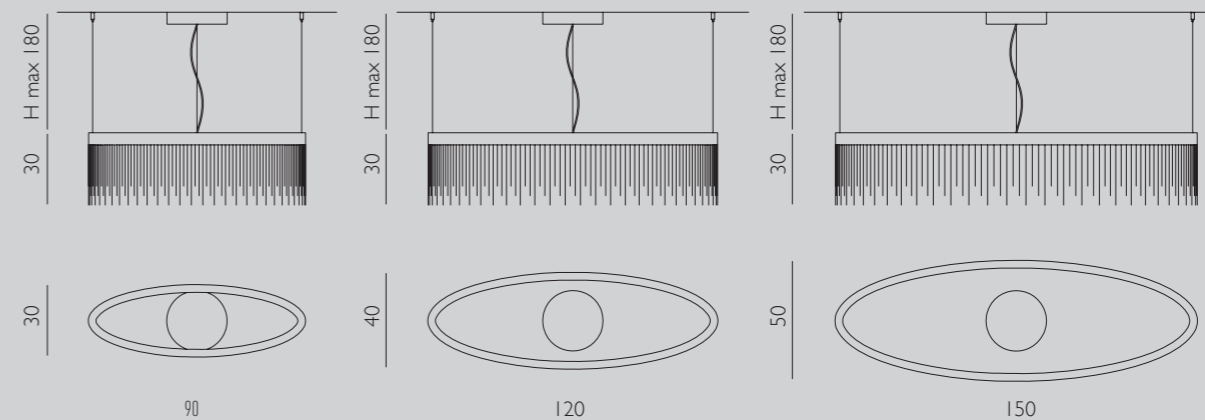

SUSPENSION COMPO 100

Lamp / 67W LED 3000°K
6.625 LM

SUSPENSION COMPO 150

Lamp / 137W LED 3000°K
13.545 LM

SUSPENSION LIN 150

Lamp / 15,6W LED 3000°K
1544 LM

SUSPENSION LIN 100

Lamp / 23W LED 3000°K
2277 LM

ECLISSE & ECLISSE GLASS

collection

SUSPENSION OVAL 90x30

Lamp / 29W LED 3000°K
2.810 LM

SUSPENSION OVAL 120x40

Lamp / 39W LED 3000°K
3.861 LM

SUSPENSION OVAL 150x50

Lamp / 50W LED 3000°K
4.895 LM