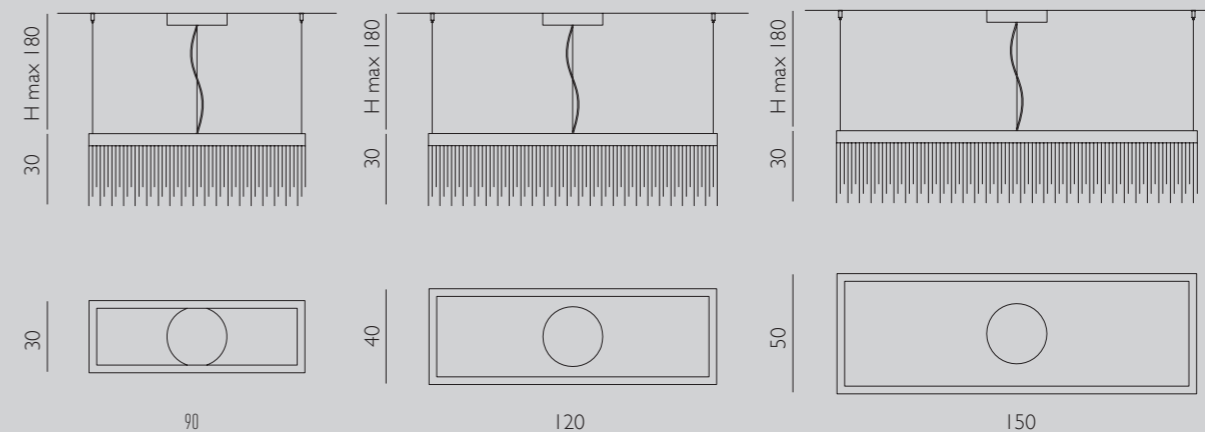

ECLISSE & ECLISSE GLASS

collection

SUSPENSION OVAL 90x30

Lamp / 29W LED 3000°K
2.810 LM

SUSPENSION OVAL 120x40

Lamp / 39W LED 3000°K
3.861 LM

SUSPENSION OVAL 150x50

Lamp / 50W LED 3000°K
4.895 LM