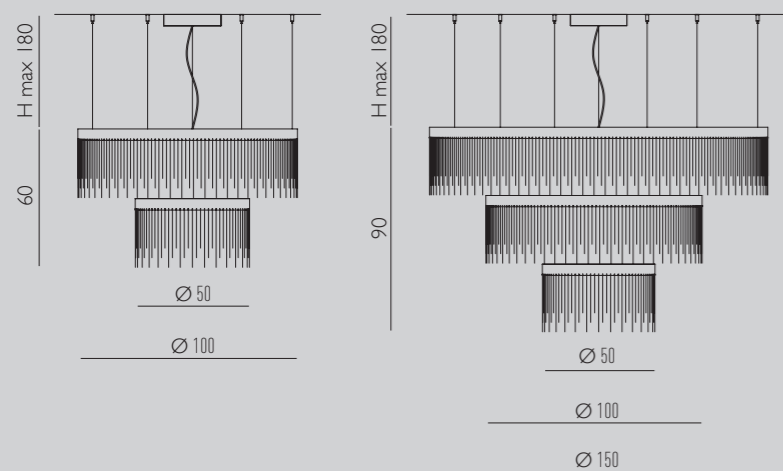

SUSPENSION 30

Lamp / 21W LED 3000°K
2.085 LM

SUSPENSION 50

Lamp / 46W LED 3000°K
4.540 LM

SUSPENSION 100

Lamp / 46W LED 3000°K
4.540 LM

SUSPENSION 150

Lamp / 70W LED 3000°K
6.920 LM

ECLISSE & ECLISSE GLASS

collection

SUSPENSION OVAL 90x30

Lamp / 29W LED 3000°K
2.810 LM

SUSPENSION OVAL 120x40

Lamp / 39W LED 3000°K
3.861 LM

SUSPENSION OVAL 150x50

Lamp / 50W LED 3000°K
4.895 LM