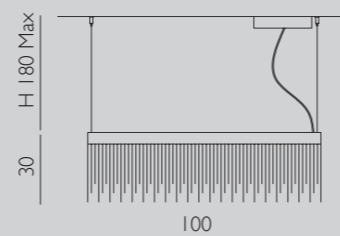

SUSPENSION COMPO 100

Lamp / 67W LED 3000°K
6.625 LM

SUSPENSION COMPO 150

Lamp / 137W LED 3000°K
13.545 LM

SUSPENSION LIN 150

Lamp / 15,6W LED 3000°K
1544 LM

SUSPENSION LIN 100

Lamp / 23W LED 3000°K
2277 LM