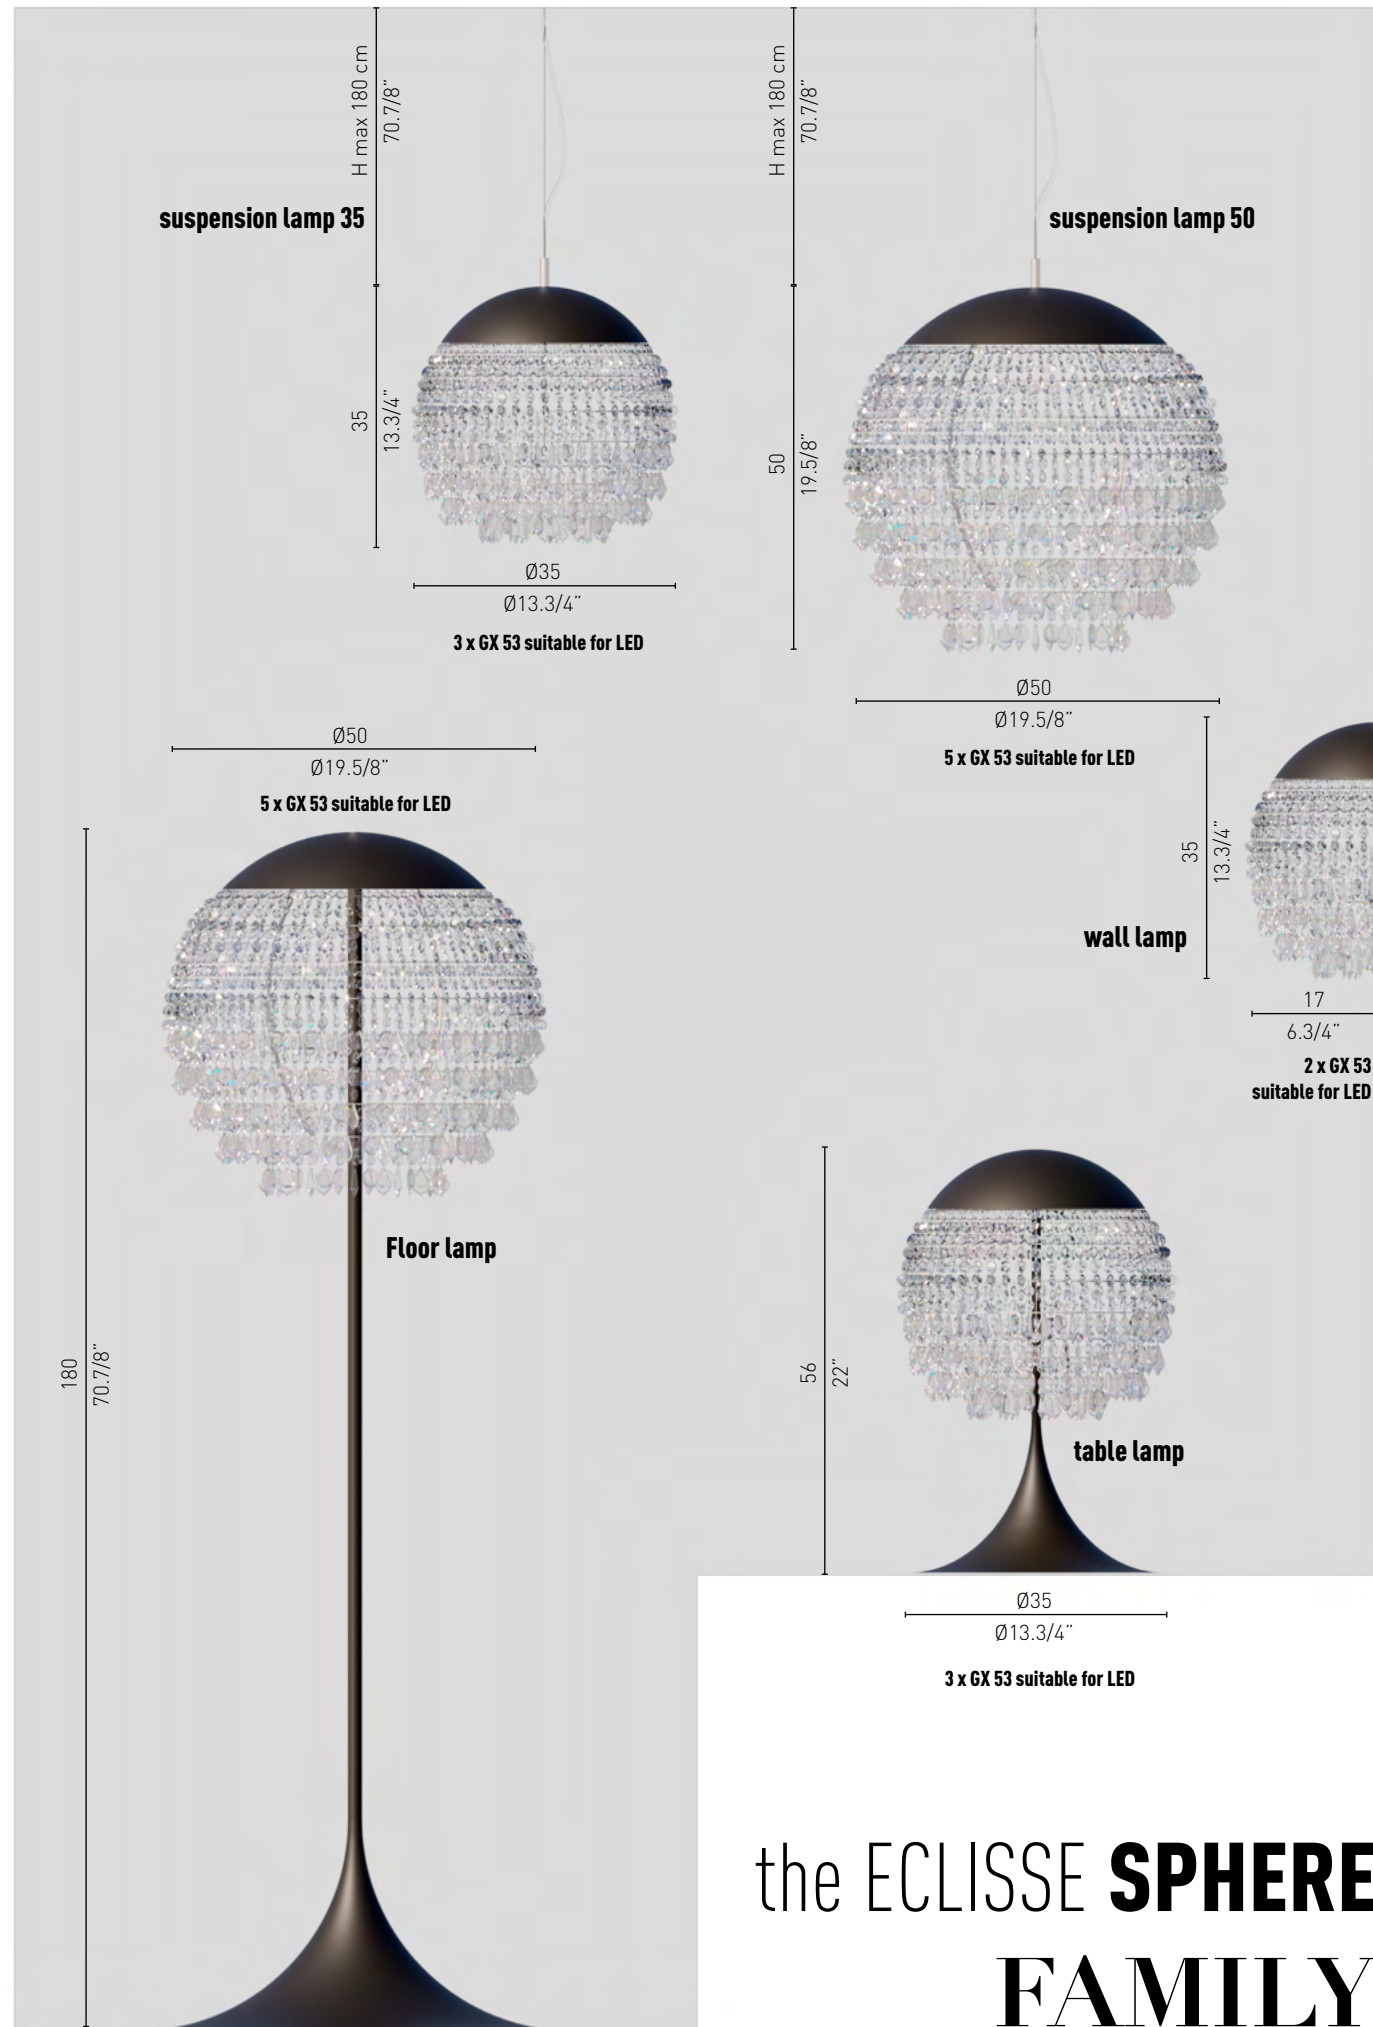

LIGHT4
LIGHT & LIVING

ECLISSE
SPHERE

when the **BRILLIANCE**
of the **CRYSTAL**

meets the **ICONIC SHAPE**
of the **SPHERE**

The metal dome of the ECLISSE SPHERE elegantly conceals the light sources and all technical components, ensuring a seamless appearance. The chromed metal structure, from which the exquisite crystal chains gracefully hang, remains clean and transparent, showcasing the crystal as the undisputed star of the design.

The sophisticated chromed finish enhances the overall aesthetic, as the metal virtually disappears amidst the dazzling reflections and refractions created by the crystal and light. This harmonious blend of materials and light results in a captivating and luxurious illumination piece that elevates any space.

La calotta metallica di ECLISSE SPHERE nasconde in modo elegante le sorgenti luminose e tutti i suoi componenti tecnici, offrendo un design impeccabile.

La struttura in metallo cromato, da cui pendono con grazia le raffinate filiere di cristallo, rimane chiara e trasparente, mettendo in evidenza il cristallo come protagonista indiscusso del suo design.

the ECLISSE **SPHERE**
FAMILY

WWW.LIGHT4.IT