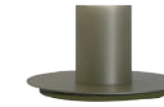

BRUSHED BURNISHED
Brunito spazzolato