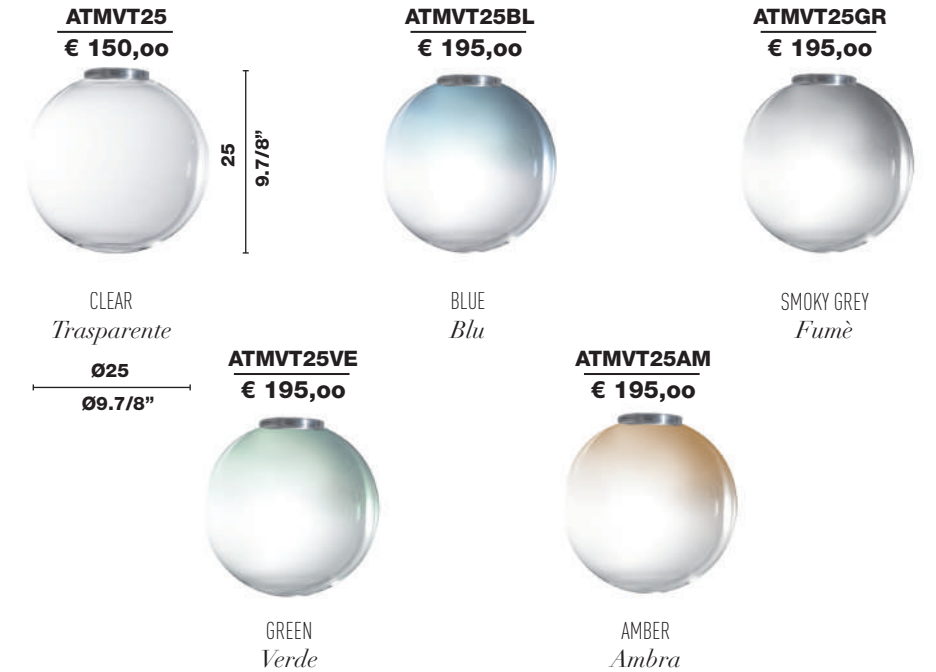

ELISE
design | LAB

BASIC
design | LAB

CHOOSE and turn

scegli e avvita

atmoSPHERE
design | LAB

BIG

SMALL

COLORS

Structure / Montatura

GLASS DIFFUSERS

diffusori in vetro

TORCELLO

design | LAB

€ 123,00

TORVTCR	TORVTBC	TORVTGR	TORVTAM
			
15 5.7/8"			
Ø7 Ø2.3/4"			
CLEAR Trasparente	WHITE Bianco	SMOKEY GREY Fumè	AMBER Ambra