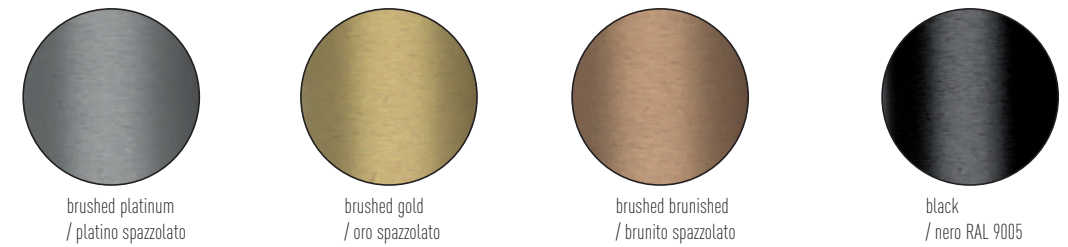

COLORS

Structure / Montatura