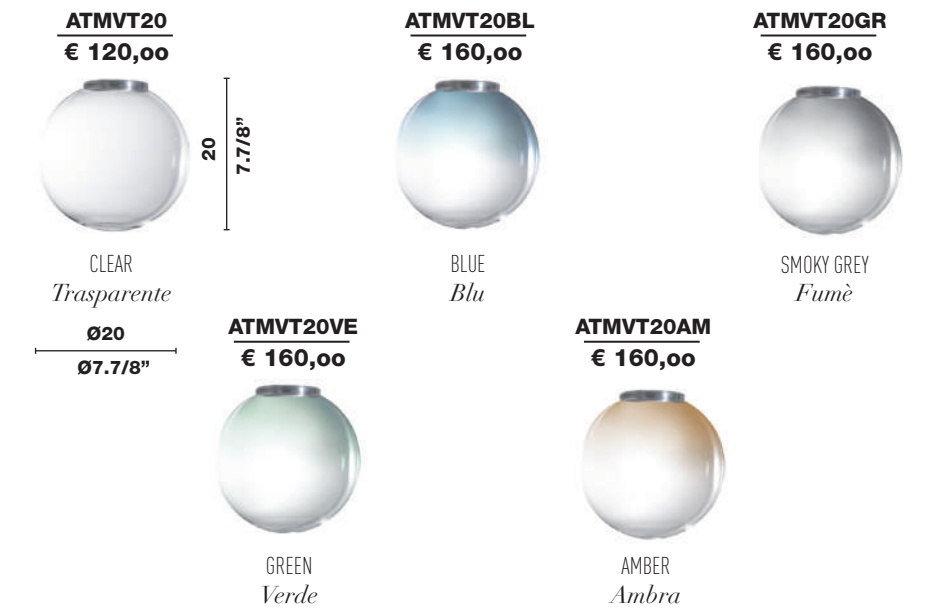

GLASS DIFFUSERS

diffusori in vetro

PAPILLON
design | Francesca Smiraglia

MACONDO
design | Gregorio Spini

ELISE
design | LAB

BASIC
design | LAB

CHOOSE and turn

scegli e avvita

atmoSPHERE
design | LAB

BIG

SMALL

COLORS

Structure / Montatura