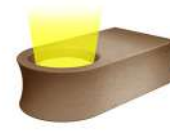

BRUSHED BURNISHED
Brunito spazzolato

BRUSHED PLATINUM
Platino spazzolato

BLACK RAL 9005
Nero Ral 9005

€ 200,00

USDCAP1LOS

USDCAP1LBS

USDCAP1LPS

USDCAP1LNE

UpSideDown 1L LED

1xLED 4,2W - 727lm
500 mA - CRI > 80
3000 K
(2700 and 4000 K:
available on request)
DRIVER: dimmable TRIAC

BRUSHED GOLD
Oro spazzolato

BRUSHED BURNISHED
Brunito spazzolato

BRUSHED PLATINUM
Platino spazzolato