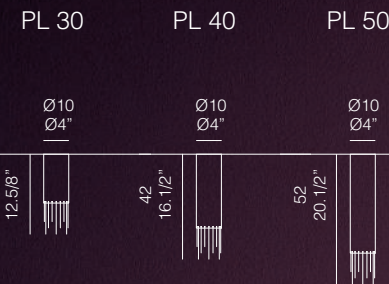

1 x E27
suitable for led lamps
CE IP 20