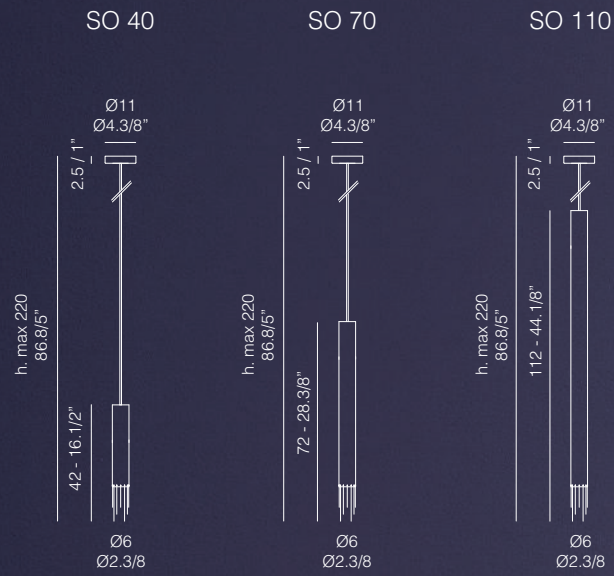

ECLISSE tube

design Brian Rasmussen

1 x GU10
suitable for led lamps
CE IP 20

AP

ECLAPTUB
Bronze / Bronzo € 201,00

ECLAPTUBNE
Black / Nero € 201,00

ECLAPTUBO
Brushed gold / Oro spazzolato € 230,00

2 x GU10
suitable for led lamps
ADA CE IP 20