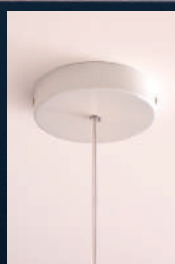

1 x E27
suitable for led lamps
CE IP 20