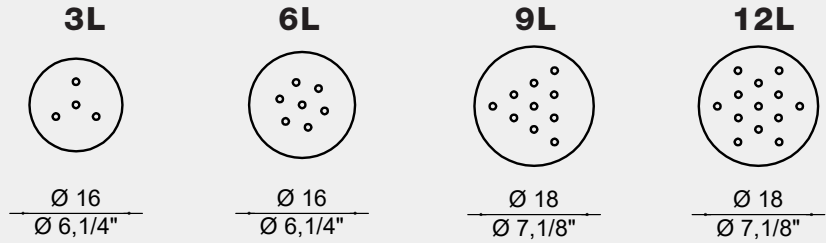

oro rosa spazzolato
MNA1LRSX

bianco 9010
MNA1LBCX

nero 9005
MNA1LNEX

cable in black fabric

standard lenght 200 cm

ACCABNE
additional cost € **12,00**

CEILING CANOPIES

compositions with decentralization