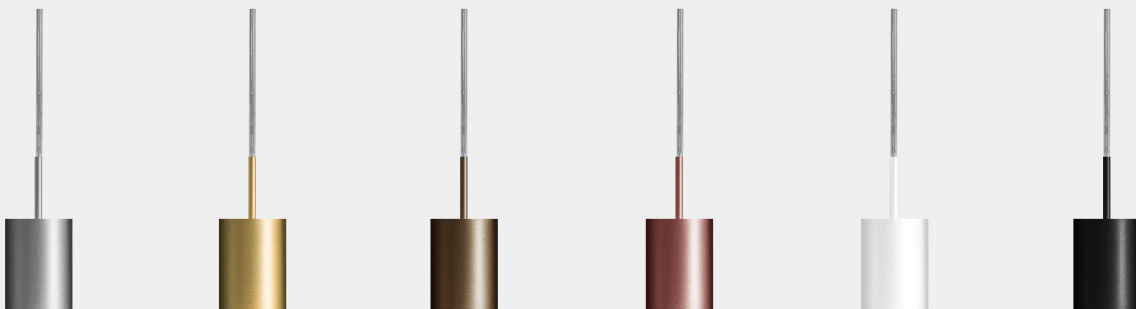

Ø140 mm

gold glass
RSS14OS
€ 84,00

chrome glass
RSS14PS
€ 84,00

for **S01L** ceiling canopy white + structure in coloured aluminium: € **87,00**

platino spazzolato
MNA1LPS

oro spazzolato
MNA1LOS

brunuito spazzolato
MNA1LBS

oro rosa spazzolato
MNA1LRS

bianco 9010
MNA1LBC

nero 9005
MNA1LNE

for **S01L** ceiling canopy coloured + structure in coloured aluminium: € **107,00**

platino spazzolato
MNA1LSPS

oro spazzolato
MNA1LOSOS

brunuito spazzolato
MNA1LBSBS

oro rosa spazzolato
MNA1LRSRS

bianco 9010
MNA1LBCBC

nero 9005
MNA1LNENE

for **COMPOSITIONS** structure in coloured aluminium: € **67,00**

platino spazzolato
MNA1LPSX

oro spazzolato
MNA1LOSX

brunuito spazzolato
MNA1LBSX