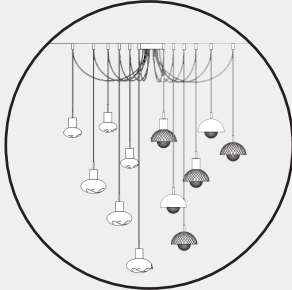

oro rosa spazzolato
MNA1LRSX

bianco 9010
MNA1LBCX

nero 9005
MNA1LNEX

cable in black fabric

standard lenght 200 cm

ACCABNE
additional cost € **12,00**

CEILING CANOPIES

compositions with decentralization

white RAL 9010	COMPO3LBC	COMPO6LBC	COMPO9LBC	COMPO12LBC
	€ 103,00	€ 126,00	€ 160,00	€ 177,00
brushed gold*	COMPO3LOS	COMPO6LOS	COMPO9LOS	COMPO12LOS
brushed pink gold*	COMPO3LRS	COMPO6LRS	COMPO9LRS	COMPO12LRS
brushed burnished*	COMPO3LBS	COMPO6LBS	COMPO9LBS	COMPO12LBS
brushed platinum*	COMPO3LPS	COMPO6LPS	COMPO9LPS	COMPO12LPS
black RAL 9005*	COMPO3LNE	COMPO6LNE	COMPO9LNE	COMPO12LNE
	€ 123,00	€ 146,00	€ 180,00	€ 197,00