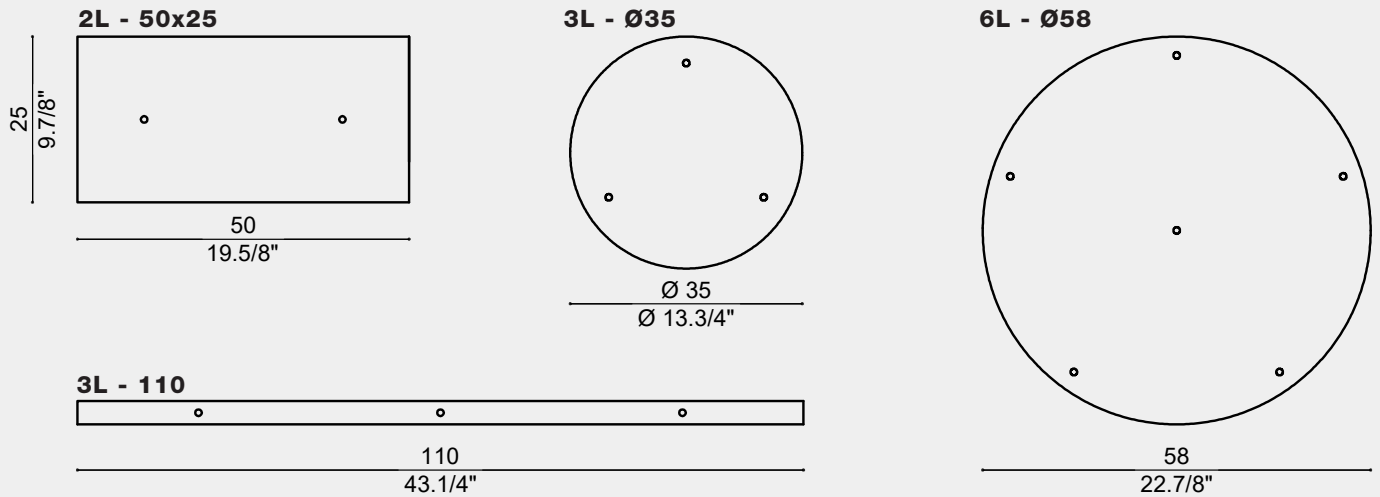

CEILING CANOPIES

	2L - 50x25	3L - Ø35	6L - Ø58	3L - 110
white RAL 9010	COMPORE50BC	COMPOD35BC	COMPOD60BC	COMPOL3LBC
	€ 90,00	€ 156,00	€ 248,00	€ 178,00
brushed gold*	COMPORE50OS	COMPOD35OS	COMPOD60OS	COMPOL3LOS
brushed pink gold*	COMPORE50RS	COMPOD35RS	COMPOD60RS	COMPOL3LRS
brushed burnished*	COMPORE50BS	COMPOD35BS	COMPOD60BS	COMPOL3LBS
brushed platinum*	COMPORE50PS	COMPOD35PS	COMPOD60PS	COMPOL3LPS
black RAL 9005*	COMPORE50NE	COMPOD35NE	COMPOD60NE	COMPOL3LNE
	€ 186,00	€ 316,00	€ 504,00	€ 338,00

* only cover disc coloured - ceiling box always white RAL 9010