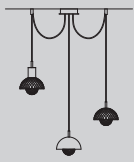

COMPO 3L

Ø16
Ø6.1/4"

COMPO3LBC
White Canopy /
Rosone Bianco
RAL 9010

+ 3 x suspensions/
3 x sospensioni

▽ CE IP 20
Price/Prezzo € 103,00

VAT excluded / IVA esclusa

Ø16
Ø6.1/4"

COMPO6LBC
White Canopy /
Rosone Bianco
RAL 9010

+ 6 x suspensions/
6 x sospensioni

▽ CE IP 20
Price/Prezzo € 126,00

VAT excluded / IVA esclusa

Ø18
Ø7.1/8"

COMPO9LBC
White Canopy /
Rosone Bianco
RAL 9010

+ 9 x suspensions/
9 x sospensioni

▽ CE IP 20
Price/Prezzo € 160,00

VAT excluded / IVA esclusa

Ø18
Ø7.1/8"

COMPO12LBC
White Canopy /
Rosone Bianco
RAL 9010

+ 12 x suspensions/
12 x sospensioni

▽ CE IP 20
Price/Prezzo € 177,00

VAT excluded / IVA esclusa

SUSPENSIONS / SOSPENSIONI *

BALL

TRANSPARENT GLASS
VETRO TRASPARENTE

BALSOOSCRX Gold / Oro
BALSORSRXCX Pink gold / Oro rosa
BALSOBSCRX Burnished / Brunito
BALSOPSCRX Platinum / Platino

1 x GU10 suitable for LED lamps

WHITE GLASS / VETRO BIANCO

BALSOOSBCX Gold / Oro
BALSORSBCX Pink gold / Oro rosa
BALSOBSBCX Burnished / Brunito
BALSOPBCX Platinum / Platino

1 x GU10 suitable for LED lamps

Price/Prezzo € 209,00

VAT excluded / IVA esclusa

BASIC BALL

TRANSPARENT GLASS
VETRO TRASPARENTE

BALBSOOSCRX Gold / Oro
BALBSORSRXCX Pink gold / Oro rosa
BALBSOBSCRX Burnished / Brunito
BALBSOPSCRX Platinum / Platino

1 x E14 suitable for LED lamps

WHITE GLASS / VETRO BIANCO

BALBSOOSBCX Gold / Oro
BALBSORSBCX Pink gold / Oro rosa
BALBSOBBCX Burnished / Brunito
BALBSOPBCX Platinum / Platino

1 x E14 suitable for LED lamps

Price/Prezzo € 199,00

VAT excluded / IVA esclusa

MIX BALL

TRANSPARENT GLASS
VETRO TRASPARENTE

BALMSOOSCRX Gold / Oro
BALMSORSRXCX Pink gold / Oro rosa
BALMSOBSCRX Burnished / Brunito
BALMSOPSCRX Platinum / Platino

1 x E14 suitable for LED lamps

WHITE GLASS / VETRO BIANCO