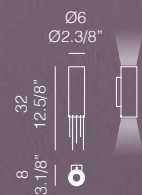

AP

2 x GU10
suitable for led lamps
ADA IP 20