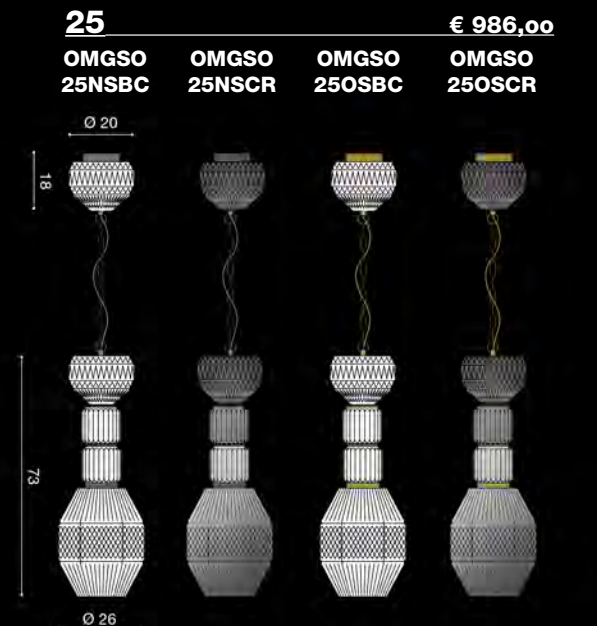

Vintage

BOOK 2019/09

NEW

[En] > The OMG collection, acronym of Oh My Glass!, is a tribute to the beauty of moulded glass. A variety of shapes, sizes and finishes for a "symphony" of suspensions and ceiling fixtures. The colour variations in the glass, the finishes in the frame and in the forms make various combinations possible. The glass is available transparent or white. Structure: brushed nickel or gold. Ceiling canopy: brushed nickel or gold.

label B

- 01 1 x E27 suitable for LED
- 02 1 x E27 suitable for LED
- 03 1 x E14 suitable for LED
- 04 1 x E27 suitable for LED
- 05 1 x E27 suitable for LED
- 06 1 x E27 suitable for LED
- 09 1 x E27 suitable for LED
- 10 1 x E27 suitable for LED
- 11 1 x E27 suitable for LED
+ 1 x E14 suitable for LED
- 14 1 x E27 suitable for LED
+ 1 x E14 suitable for LED
- 15 1 x E27 suitable for LED
+ 1 x E14 suitable for LED
- 16 1 x E27 suitable for LED
+ 1 x E14 suitable for LED
- 19 1 x E27 suitable for LED
+ 1 x E14 suitable for LED
- 20 1 x E27 suitable for LED
+ 1 x E14 suitable for LED
- 21 1 x E27 suitable for LED
+ 1 x E14 suitable for LED
- 24 1 x E27 suitable for LED
+ 1 x E14 suitable for LED
- 25 1 x E27 suitable for LED
+ 1 x E14 suitable for LED
- 30 1 x E27 suitable for LED
- 40 1 x E27 suitable for LED
- 50 1 x E27 suitable for LED
- 60 1 x E14 suitable for LED
- 70 1 x E14 suitable for LED
- 80 1 x E14 suitable for LED