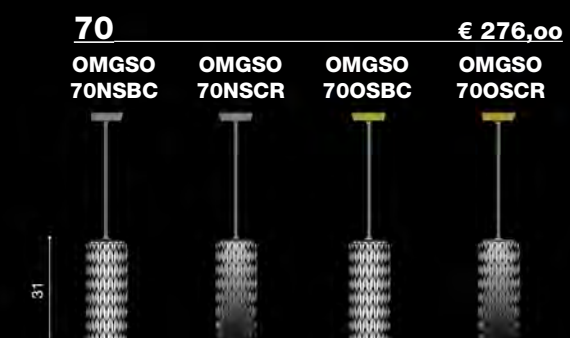

Vintage

BOOK 2019/09

NEW

[En] > The OMG collection, acronym of Oh My Glass!, is a tribute to the beauty of moulded glass. A variety of shapes, sizes and finishes for a "symphony" of suspensions and ceiling fixtures. The colour variations in the glass, the finishes in the frame and in the forms make various combinations possible. The glass is available transparent or white. Structure: brushed nickel or gold. Ceiling canopy: brushed nickel or gold.

[It] > La collezione OMG, acronimo di Oh My Glass!, è un omaggio alla bellezza del vetro stampato. Una varietà di forme, misure e finiture per una "sinfonia" di sospensioni e plafoniere. Le varianti di colore nel vetro, delle finiture nella montatura e nelle forme rendono possibili varie combinazioni. Il vetro è disponibile in finitura trasparente o bianco. La montatura: oro o nickel spazzolato. Rosone a soffitto: oro o nickel spazzolato.

label B

- 01 1 x E27 suitable for LED
- 02 1 x E27 suitable for LED
- 03 1 x E14 suitable for LED
- 04 1 x E27 suitable for LED
- 05 1 x E27 suitable for LED
- 06 1 x E27 suitable for LED
- 09 1 x E27 suitable for LED
- 10 1 x E27 suitable for LED
- 11 1 x E27 suitable for LED
+ 1 x E14 suitable for LED
- 14 1 x E27 suitable for LED
+ 1 x E14 suitable for LED
- 15 1 x E27 suitable for LED
+ 1 x E14 suitable for LED
- 16 1 x E27 suitable for LED
+ 1 x E14 suitable for LED
- 19 1 x E27 suitable for LED
+ 1 x E14 suitable for LED
- 20 1 x E27 suitable for LED
+ 1 x E14 suitable for LED
- 21 1 x E27 suitable for LED
+ 1 x E14 suitable for LED
- 24 1 x E27 suitable for LED
+ 1 x E14 suitable for LED
- 25 1 x E27 suitable for LED
+ 1 x E14 suitable for LED
- 30 1 x E27 suitable for LED
- 40 1 x E27 suitable for LED
- 50 1 x E27 suitable for LED
- 60 1 x E14 suitable for LED
- 70 1 x E14 suitable for LED
- 80 1 x E14 suitable for LED