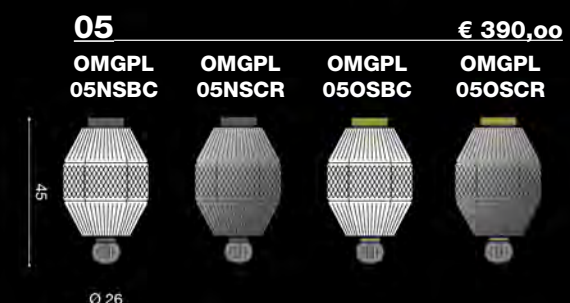

NEW

[En] > The OMG collection, acronym of Oh My Glass!, is a tribute to the beauty of moulded glass. A variety of shapes, sizes and finishes for a "symphony" of suspensions and ceiling fixtures. The colour variations in the glass, the finishes in the frame and in the forms make various combinations possible. The glass is available transparent or white. Structure: brushed nickel or gold. Ceiling canopy: brushed nickel or gold.

[It] > La collezione OMG, acronimo di Oh My Glass!, è un omaggio alla bellezza del vetro stampato. Una varietà di forme, misure e finiture per una "sinfonia" di sospensioni e plafoniere. Le varianti di colore nel vetro, delle finiture nella montatura e nelle forme rendono possibili varie combinazioni. Il vetro è disponibile in finitura trasparente o bianco. La montatura: oro o nickel spazzolato. Rosone a soffitto: oro o nickel spazzolato.

label B

- 01 1 x E27 suitable for LED
- 02 1 x E27 suitable for LED
- 03 1 x E14 suitable for LED
- 04 1 x E27 suitable for LED
- 05 1 x E27 suitable for LED
- 06 1 x E27 suitable for LED
- 09 1 x E27 suitable for LED
- 10 1 x E27 suitable for LED
- 11 1 x E27 suitable for LED
  + 1 x E14 suitable for LED
- 14 1 x E27 suitable for LED
  + 1 x E14 suitable for LED
- 15 1 x E27 suitable for LED
  + 1 x E14 suitable for LED
- 16 1 x E27 suitable for LED
  + 1 x E14 suitable for LED
- 19 1 x E27 suitable for LED
  + 1 x E14 suitable for LED
- 20 1 x E27 suitable for LED
  + 1 x E14 suitable for LED
- 21 1 x E27 suitable for LED
  + 1 x E14 suitable for LED
- 24 1 x E27 suitable for LED
  + 1 x E14 suitable for LED
- 25 1 x E27 suitable for LED
  + 1 x E14 suitable for LED
- 30 1 x E27 suitable for LED
- 40 1 x E27 suitable for LED
- 50 1 x E27 suitable for LED
- 60 1 x E14 suitable for LED
- 70 1 x E14 suitable for LED
- 80 1 x E14 suitable for LED