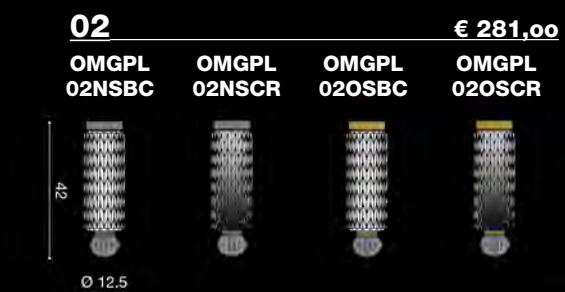

NEW

[En] > The OMG collection, acronym of Oh My Glass!, is a tribute to the beauty of moulded glass. A variety of shapes, sizes and finishes for a "symphony" of suspensions and ceiling fixtures. The colour variations in the glass, the finishes in the frame and in the forms make various combinations possible. The glass is available transparent or white. Structure: brushed nickel or gold. Ceiling canopy: brushed nickel or gold.

[It] > La collezione OMG, acronimo di Oh My Glass!, è un omaggio alla bellezza del vetro stampato. Una varietà di forme, misure e finiture per una "sinfonia" di sospensioni e plafoniere. Le varianti di colore nel vetro, delle finiture nella montatura e nelle forme rendono possibili varie combinazioni. Il vetro è disponibile in finitura trasparente o bianco. La montatura: oro o nickel spazzolato. Rosone a soffitto: oro o nickel spazzolato.

label B

- 01 1 x E27 suitable for LED
- 02 1 x E27 suitable for LED
- 03 1 x E14 suitable for LED
- 04 1 x E27 suitable for LED
- 05 1 x E27 suitable for LED
- 06 1 x E27 suitable for LED
- 09 1 x E27 suitable for LED
- 10 1 x E27 suitable for LED
- 11 1 x E27 suitable for LED
  + 1 x E14 suitable for LED
- 14 1 x E27 suitable for LED
  + 1 x E14 suitable for LED
- 15 1 x E27 suitable for LED
  + 1 x E14 suitable for LED
- 16 1 x E27 suitable for LED
  + 1 x E14 suitable for LED
- 19 1 x E27 suitable for LED
  + 1 x E14 suitable for LED
- 20 1 x E27 suitable for LED
  + 1 x E14 suitable for LED
- 21 1 x E27 suitable for LED
  + 1 x E14 suitable for LED
- 24 1 x E27 suitable for LED
  + 1 x E14 suitable for LED
- 25 1 x E27 suitable for LED
  + 1 x E14 suitable for LED
- 30 1 x E27 suitable for LED
- 40 1 x E27 suitable for LED
- 50 1 x E27 suitable for LED
- 60 1 x E14 suitable for LED
- 70 1 x E14 suitable for LED
- 80 1 x E14 suitable for LED