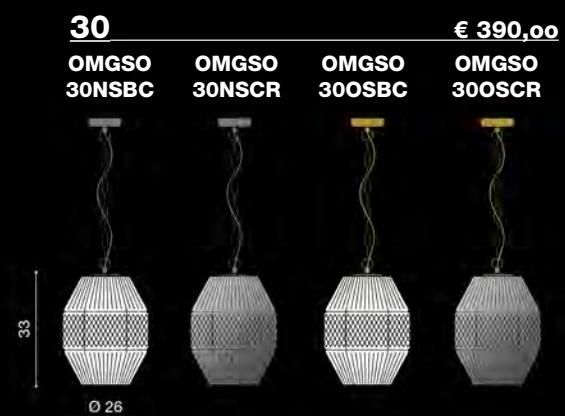

NEW

[En] > The OMG collection, acronym of Oh My Glass!, is a tribute to the beauty of moulded glass. A variety of shapes, sizes and finishes for a "symphony" of suspensions and ceiling fixtures. The colour variations in the glass, the finishes in the frame and in the forms make various combinations possible. The glass is available transparent or white. Structure: brushed nickel or gold. Ceiling canopy: brushed nickel or gold.

[It] > La collezione OMG, acronimo di Oh My Glass!, è un omaggio alla bellezza del vetro stampato. Una varietà di forme, misure e finiture per una "sinfonia" di sospensioni e plafoniere. Le varianti di colore nel vetro, delle finiture nella montatura e nelle forme rendono possibili varie combinazioni. Il vetro è disponibile in finitura trasparente o bianco. La montatura: oro o nickel spazzolato. Rosone a soffitto: oro o nickel spazzolato.

label B

- 01 1 x E27 suitable for LED
- 02 1 x E27 suitable for LED
- 03 1 x E14 suitable for LED
- 04 1 x E27 suitable for LED
- 05 1 x E27 suitable for LED
- 06 1 x E27 suitable for LED
- 09 1 x E27 suitable for LED
- 10 1 x E27 suitable for LED
- 11 1 x E27 suitable for LED
  + 1 x E14 suitable for LED
- 14 1 x E27 suitable for LED
  + 1 x E14 suitable for LED
- 15 1 x E27 suitable for LED
  + 1 x E14 suitable for LED
- 16 1 x E27 suitable for LED
  + 1 x E14 suitable for LED
- 19 1 x E27 suitable for LED
  + 1 x E14 suitable for LED
- 20 1 x E27 suitable for LED
  + 1 x E14 suitable for LED
- 21 1 x E27 suitable for LED
  + 1 x E14 suitable for LED
- 24 1 x E27 suitable for LED
  + 1 x E14 suitable for LED
- 25 1 x E27 suitable for LED
  + 1 x E14 suitable for LED
- 30 1 x E27 suitable for LED
- 40 1 x E27 suitable for LED
- 50 1 x E27 suitable for LED
- 60 1 x E14 suitable for LED
- 70 1 x E14 suitable for LED
- 80 1 x E14 suitable for LED