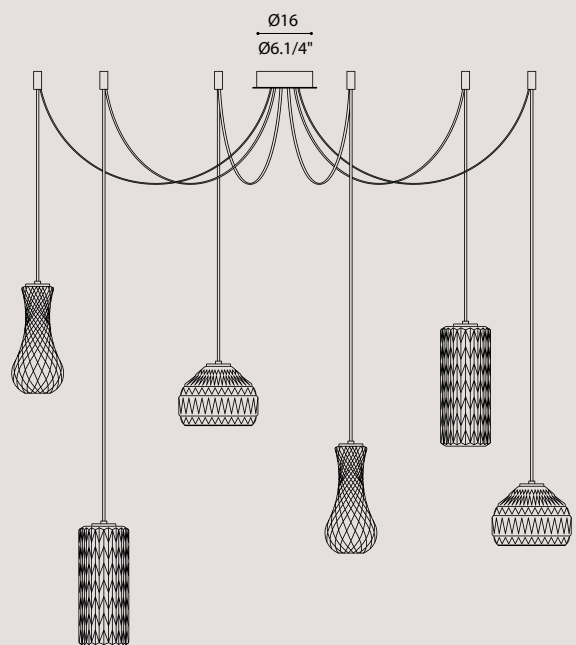

OMG SO COMPO 6L

Composizione / Composition

1x		COMPO6LBC 126,00 € white RAL 9010 canopy/ rosone bianco RAL 9010	2x		OMG60CNSCR (a) 195,00 €
		COMPO6LOS 222,00 € brushed gold canopy/ rosone oro spazzolato			OMG60COSCR (b)
					OMG60CNSBC (c)
					OMG60COSBC (d)
2x		OMG70CNSCR (a) 219,00 €	2x		OMG80CNSCR (a) 184,00 €
		OMG70COSCR (b)			OMG80COSCR (b)
		OMG70CNSBC (c)			OMG80CNSBC (c)
		OMG70COSBC (d)			OMG80COSBC (d)
					OMG80CNSFO (e) 282,00 €
					OMG80COSFO (f)

6 x E14 SUITABLE FOR LED LAMPS