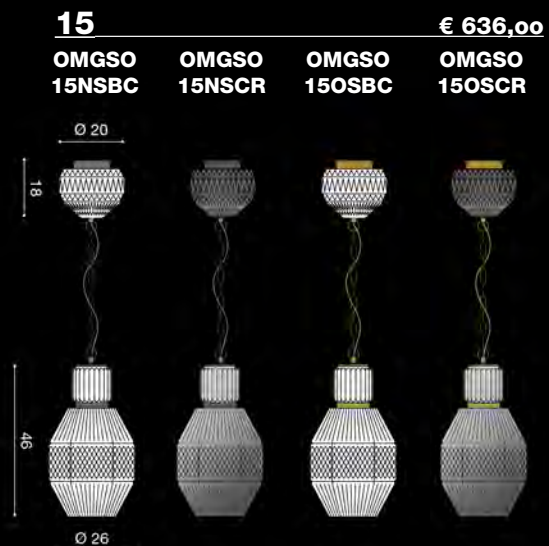

Vintage

BOOK 2019/09

NEW

[En] > The OMG collection, acronym of Oh My Glass!, is a tribute to the beauty of moulded glass. A variety of shapes, sizes and finishes for a "symphony" of suspensions and ceiling fixtures. The colour variations in the glass, the finishes in the frame and in the forms make various combinations possible. The glass is available transparent or white. Structure: brushed nickel or gold. Ceiling canopy: brushed nickel or gold.

label B

- 01 1 x E27 suitable for LED
- 02 1 x E27 suitable for LED
- 03 1 x E14 suitable for LED
- 04 1 x E27 suitable for LED
- 05 1 x E27 suitable for LED
- 06 1 x E27 suitable for LED
- 09 1 x E27 suitable for LED
- 10 1 x E27 suitable for LED
- 11 1 x E27 suitable for LED
+ 1 x E14 suitable for LED
- 14 1 x E27 suitable for LED
+ 1 x E14 suitable for LED
- 15 1 x E27 suitable for LED
+ 1 x E14 suitable for LED
- 16 1 x E27 suitable for LED
+ 1 x E14 suitable for LED
- 19 1 x E27 suitable for LED
+ 1 x E14 suitable for LED
- 20 1 x E27 suitable for LED
+ 1 x E14 suitable for LED
- 21 1 x E27 suitable for LED
+ 1 x E14 suitable for LED
- 24 1 x E27 suitable for LED
+ 1 x E14 suitable for LED
- 25 1 x E27 suitable for LED
+ 1 x E14 suitable for LED
- 30 1 x E27 suitable for LED
- 40 1 x E27 suitable for LED
- 50 1 x E27 suitable for LED
- 60 1 x E14 suitable for LED
- 70 1 x E14 suitable for LED
- 80 1 x E14 suitable for LED